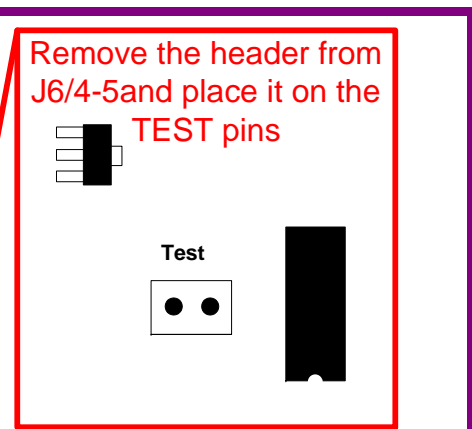

Laptop computer

Solder Side

Once powered up the Rx100 first checks and reports on the state of it's on board EEPROM.

Rx100 TEST ?????? BBV  
CHECKING EEPROM - WAIT  
EE OK

- P-0 T-0 Z-F-I- 1111 <- No Pan/Tilt/Zoom/Focus/Iris Alarms open
- #1 ON <- #1 pressed
- #1 OFF <- and released
- #2 ON <- #2 pressed
- #2 OFF <- and released
- P-0 TD0 Z-F-I- 1111 <- Tilting Down at speed 0
- P-0 TD1 Z-F-I- 1111 <- Tilting Down at speed 1
- P-0 T-1 Z-F-I- 1111 <- stopped tilting
- P-0 T-0 Z-F-I- 1111 <- No Pan/Tilt/Zoom/Focus/Iris Alarms open
- PL0 T-0 Z-F-I- 1111 <- Panning Left at speed 0
- PL2 T-0 Z-F-I- 1111 <- Panning Left at speed 2

In addition should the Rx100 detect any telemetry errors the unit will output ERROR followed by one or more of the following characters.

- 01 NO SYNC
- 02 NO CARRIER
- 04 NO FRAMING ERROR (no stop bit)
- 08 CARRIER ERROR (carrier missing for part of the data time)
- 10 NO START BIT (failed to find a start bit)
- 80 PARITY ERRORS