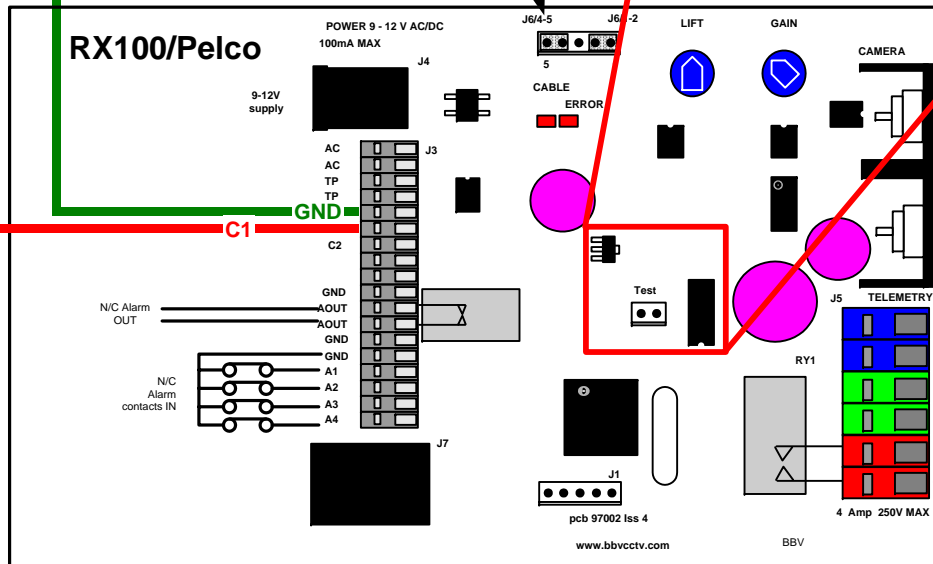

Laptop computer

Solder Side

Once powered up the Rx100 first checks and reports on the state of it's on board EEPROM.

Rx100 TEST ?????? BBV  
CHECKING EEPROM - WAIT  
EE OK

- P-0 T-0 Z-F-I- 1111 <- No Pan/Tilt/Zoom/Focus/Iris Alarms open
- #1 ON <- #1 pressed
- #1 OFF <- and released
- #2 ON <- #2 pressed
- #2 OFF <- and released
- P-0 TD0 Z-F-I- 1111 <- Tilting Down at speed 0
- P-0 TD1 Z-F-I- 1111 <- Tilting Down at speed 1
- P-0 T-1 Z-F-I- 1111 <- stopped tilting
- P-0 T-0 Z-F-I- 1111 <- No Pan/Tilt/Zoom/Focus/Iris Alarms open
- PL0 T-0 Z-F-I- 1111 <- Panning Left at speed 0
- PL2 T-0 Z-F-I- 1111 <- Panning Left at speed 2

In addition should the Rx100 detect any telemetry errors the unit will output ERROR followed by one or more of the following characters.

- 01 NO SYNC
- 02 NO CARRIER
- 04 NO FRAMING ERROR (no stop bit)
- 08 CARRIER ERROR (carrier missing for part of the data time)
- 10 NO START BIT (failed to find a start bit)
- 80 PARITY ERRORS