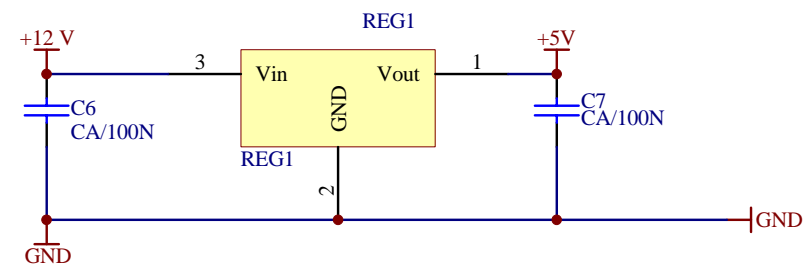

# On Line Programming Socket

Target : RX 450 (Hitachi H8/3048 device)

|   |                   |                   |   |
|---|-------------------|-------------------|---|
| Title<br><b>PROGRAMMING SOCKET : RX 450</b> |                   |                   | Building Block Video Ltd<br>Unit 1, Avocet Way<br>Diplocks Industrial Estate<br>Hailsham E Sussex<br>UK +44 1323 842727 |
| Size: A4                                    | Number: 99001_1   | Revision: Issue 1 |   |
| File:                                       | Date: 16-Jan-2004 | Time: 16:34:07    |   |