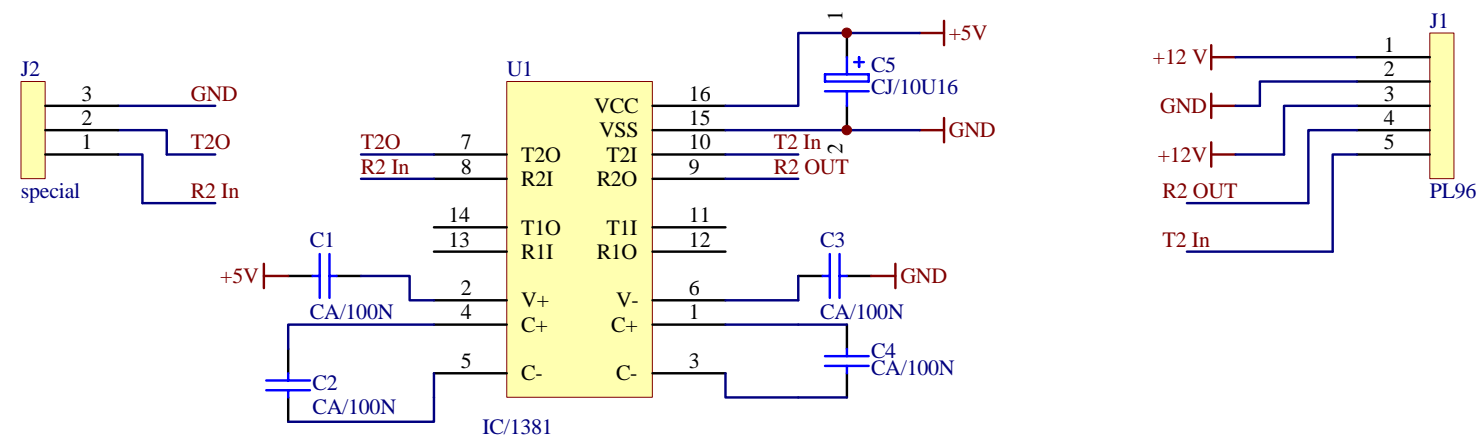

# On Line Programming Socket

Target : RX 450 (Hitachi H8/3048 device)

|   |                   |                   |   |
|---|-------------------|-------------------|---|
| Title<br><b>PROGRAMMING SOCKET : RX 450</b> |                   |                   | Building Block Video Ltd<br>Unit 1, Avocet Way<br>Diplocks Industrial Estate<br>Hailsham E Sussex<br>UK +44 1323 842727 |
| Size: A4                                    | Number: 99001_1   | Revision: Issue 1 |   |
| File:                                       | Date: 16-Jan-2004 | Time: 16:34:07    |   |