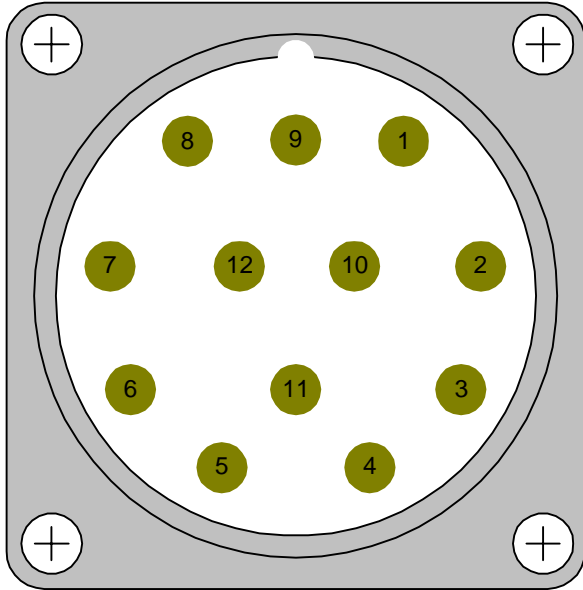

Pin	Rx55X
A	PM -
B	PM +
C	PB -
D	PB +
E	TM +
F	TM -

Pin	Rx55X
G	TB -
H	TB +
J	+ VE
K	PAN
L	TILT
M	- VE

J7
Connections
Preset inputs

Pin	Rx55X
1	PM -
2	PM +
3	PB -
4	PB +
5	TM +
6	TM -

Pin	Rx55X
7	TB -
8	TB +
9	+ VE
10	PAN
11	TILT
12	- VE

J7
Connections
Preset inputs

Building Block Video Ltd (BOWLER PAN & TILT HEAD CONNECTIONS AND RX55X SERIES, 15/09/08, DL)

17 Apex Park, Diplocks Industrial Estate, Hailsham, East Sussex, UK. BN27 3JU. Tel: +44(0)1323 842727 Fax: +44 (0)1323 842728 Support: +44(0)1323 444600 www.bbvccctv.com